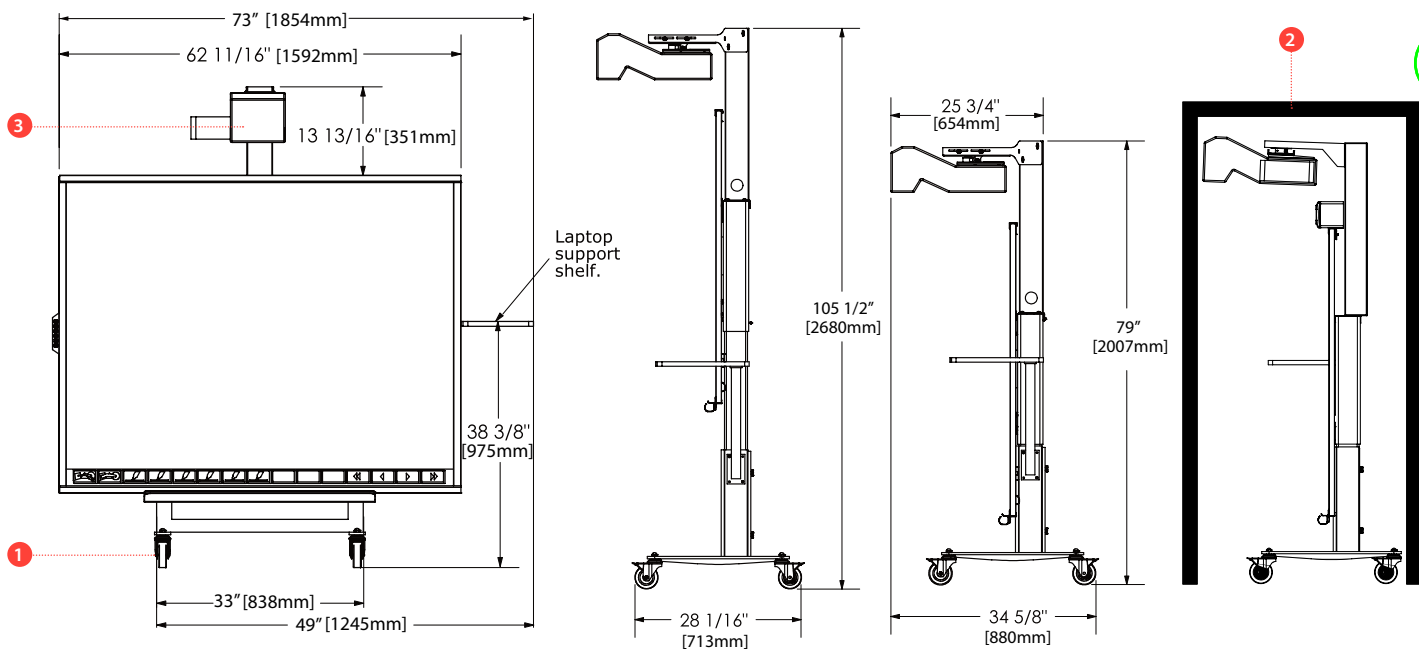

Dimensional Details

Overall width	Stand only	33" (0.8m)
	Stand w/laptop arm	49" (1.3m)
	Max; TeamBoard RT 77" 4:3	73 ^{1/8} " (1.9m)
Overall height	Min; (laptop positioned behind board)	62 ^{5/8} " (1.6m)
	(laptop rotated out)	73 ^{1/8} " (1.9m)
	Max; no projector	8' 6 ^{5/8} " (2.6m)
	Max; with projector	8' 9 ^{1/2} " (2.7m)
Overall depth	Without projector	28" (0.7m)
	With Sanyo projector	~ 35" varies
Net Weight	Without projector	124 lbs. (56kg)
	Sanyo XL50 projector only	16.7 lbs. (7.6kg)
Operating Environment	41° F to 104°F (+5°C to +40°C)	

No Hassle:

If you have any problems, pick up the phone and let us know. We expect, and need, our customers to be delighted with our products and services.

Shipping

Stand only	Dimensions	36" x 48" x 6" (92cm x 122cm x 15cm)
	Gross Shipping Weight	130 lbs. (59kg)