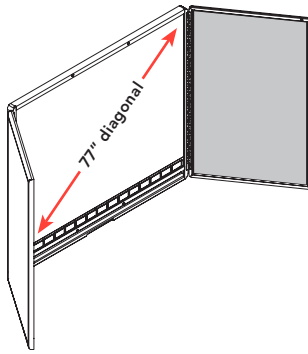

TEAMBOARD LIST PRICES

TeamBoard Cabinets

TeamBoard RT Cabinets—Bullnose Edge

Code	Description	Price
TMBW62	62" w x 50" h, Wood	Call
TMBW54	54" w x 42" h, Wood	Call
TMBX62	62" w x 50" h, Etex	Call
TMBX54	54" w x 42" h, Etex	Call

Cabinet Options

Code	Description	Price
F	2nd Flipchart	Call
L	Lock	Call
EVS	EVS Door Core	Call

Inlay Options (Wood Cabinets Only)

Code	Description	Price
B	Brass	Call
S	Steel	Call

TeamBoard RT cabinets include two tackable fabric panels, a flipchart/tearbar to suspend from either door, and a built-in pen tray. Note: Flipcharts are not available with the EVS Door Core (EVS) option.

Etex Finish Options

- EganMetallic (EM)
- Taupe (TA)
- Putty (PY)
- Platinum (PT)
- Sand (SN)
- Gray (GR)
- Slate (SL)
- Charcoal (CL)
- Black (BL)
- Custom Color options (CC)

Wood Finish Options

- Black Oak (BO)
- Dark Oak (DO)
- Medium Oak (MO)
- Light Oak (LO)
- Maple (MP)
- Mahogany (MA)
- Walnut (WA)
- Cherry (CH)
- Custom Stain options (CS)

Fabric Options

- Egan Fabric (SF)
- Grade A Fabric (A_FAB)
- Grade B Fabric (B_FAB)
- Grade C Fabric (C_FAB)
- Customers Own Material (COM)

Color Plus Upcharges

Code	Description	Price
Custom Color	For Etex Cabinets, TeamBoard Frames	Call
Custom Stains	For Wood Veneer Cabinets	Call

Tackable Fabric Upcharges

Code	Description	54" Cabinet	62" Cabinet
Grade A Fabric	Maharam Grade A Fabric	Call	Call
Grade B Fabric	Maharam Grade B Fabric	Call	Call
Grade C Fabric	Maharam Grade C Fabric	Call	Call
COM	Customer's Own Material	Call Customer Service