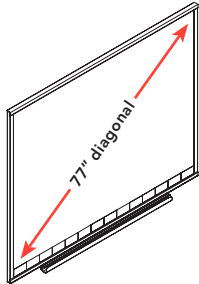

TEAMBOARD LIST PRICES

TeamBoard features an exclusive guaranteed-to-clean, low-glare EVS™ presentation surface that is excellent for use with both dry-erase markers and data projectors. There is no specialized equipment, proprietary pens, gadgets, or battery-operated parts. Most TeamBoard accessories are standard office supplies. A standard shielded network cable connects the TeamBoard to a computer—the wiring can be easily hidden in the wall or ceiling. TeamBoard is more than a powerful technology solution—it can also be used as an outstanding dry-erase whiteboard and an ideal projection surface.

TeamBoard features a 5 year warranty on hardware and a 10 year warranty on the EVS™ surface. See 'TeamBoard Terms & Conditions' on page 7 for details.

TeamBoard RT

Combining state of the art resistive touch (RT) technology with award winning EVS™ projection and dry-erase surface, TeamBoard RT is an industry-leading learning solution. TeamBoard RT comes with a detachable controller that easily slides on and off for simple upgrading or replacement.