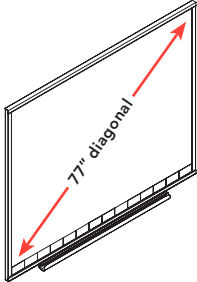

TEAMBOARD LIST PRICES

TeamBoard features an exclusive guaranteed-to-clean, low-glare EVS™ presentation surface that is excellent for use with both dry-erase markers and data projectors. There is no specialized equipment, proprietary pens, gadgets, or battery-operated parts. Most TeamBoard accessories are standard office supplies. A standard shielded network cable connects the TeamBoard to a computer—the wiring can be easily hidden in the wall or ceiling. TeamBoard is more than a powerful technology solution—it can also be used as an outstanding dry-erase whiteboard and an ideal projection surface.

TeamBoard features a 5 year warranty on hardware and a 10 year warranty on the EVS™ surface. See 'TeamBoard Terms & Conditions' on page 7 for details.

TeamBoard RT

Combining state of the art resistive touch (RT) technology with award winning EVS™ projection and dry-erase surface, TeamBoard RT is an industry-leading learning solution. TeamBoard RT comes with a detachable controller that easily slides on and off for simple upgrading or replacement.