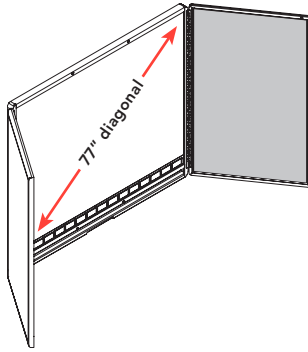

TEAMBOARD LIST PRICES

TeamBoard Cabinets

TeamBoard RT Cabinets—Bullnose Edge

Code	Description	Price
TMBW62	62" w x 50" h, Wood	Call
TMBW54	54" w x 42" h, Wood	Call
TMBX62	62" w x 50" h, Etex	Call
TMBX54	54" w x 42" h, Etex	Call

Cabinet Options

Code	Description	Price
F	2nd Flipchart	Call
L	Lock	Call
EVS	EVS Door Core	Call

Inlay Options (Wood Cabinets Only)

Code	Description	Price
B	Brass	Call
S	Steel	Call

TeamBoard RT cabinets include two tackable fabric panels, a flipchart/tearbar to suspend from either door, and a built-in pen tray. Note: Flipcharts are not available with the EVS Door Core (EVS) option.

Etex Finish Options

- EganMetallic (EM)
- Taupe (TA)
- Putty (PY)
- Platinum (PT)
- Sand (SN)
- Gray (GR)
- Slate (SL)
- Charcoal (CL)
- Black (BL)
- Custom Color options (CC)

Wood Finish Options

- Black Oak (BO)
- Dark Oak (DO)
- Medium Oak (MO)
- Light Oak (LO)
- Maple (MP)
- Mahogany (MA)
- Walnut (WA)
- Cherry (CH)
- Custom Stain options (CS)

Fabric Options

- Egan Fabric (SF)
- Grade A Fabric (A_FAB)
- Grade B Fabric (B_FAB)
- Grade C Fabric (C_FAB)
- Customers Own Material (COM)

Color Plus Upcharges

Code	Description	Price
Custom Color	For Etex Cabinets, TeamBoard Frames	Call
Custom Stains	For Wood Veneer Cabinets	Call

Tackable Fabric Upcharges

Code	Description	54" Cabinet	62" Cabinet
Grade A Fabric	Maharam Grade A Fabric	Call	Call
Grade B Fabric	Maharam Grade B Fabric	Call	Call
Grade C Fabric	Maharam Grade C Fabric	Call	Call
COM	Customer's Own Material	Call Customer Service