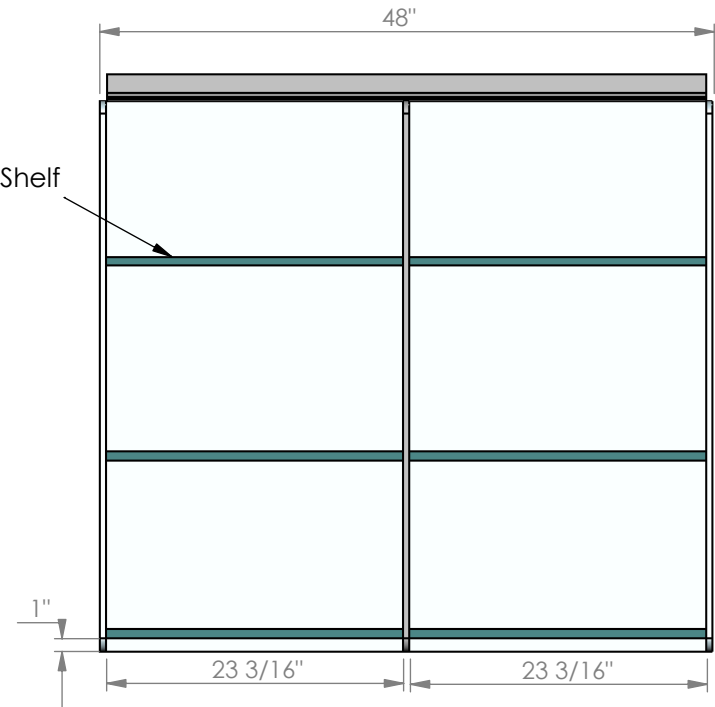

Adjustable Shelf

PRODUCT

ESSH483

09/06/2006