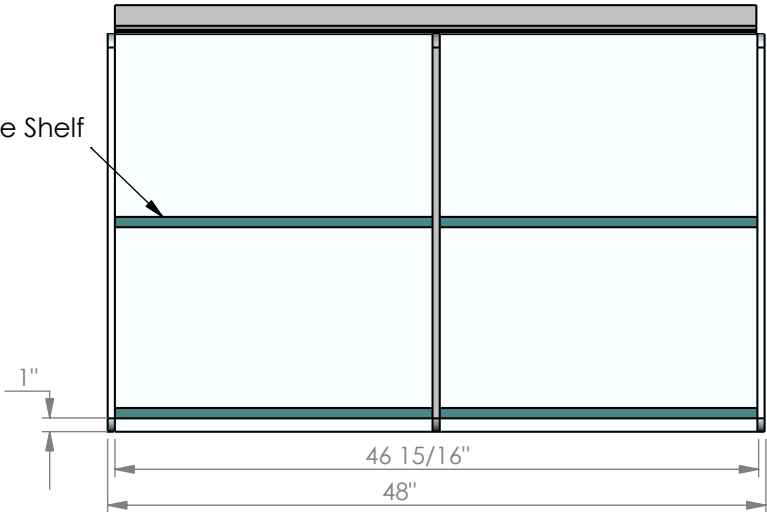

Adjustable Shelf

PRODUCT
ESSH482

09/06/2006