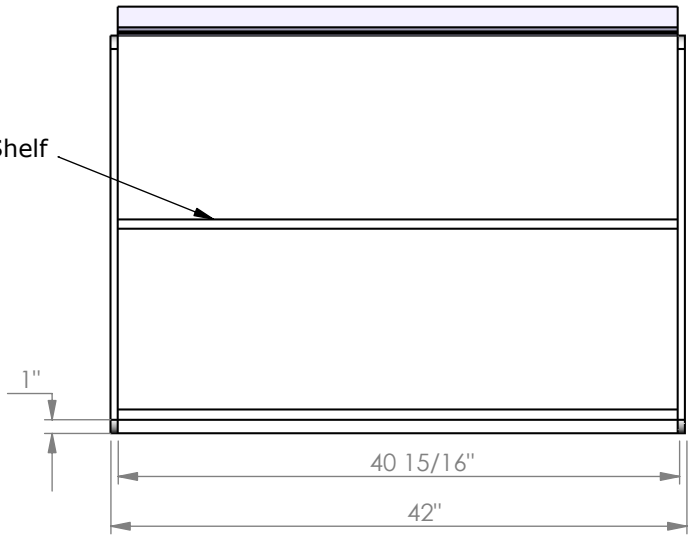

Adjustable Shelf

PRODUCT
ESSH422
09/06/2006