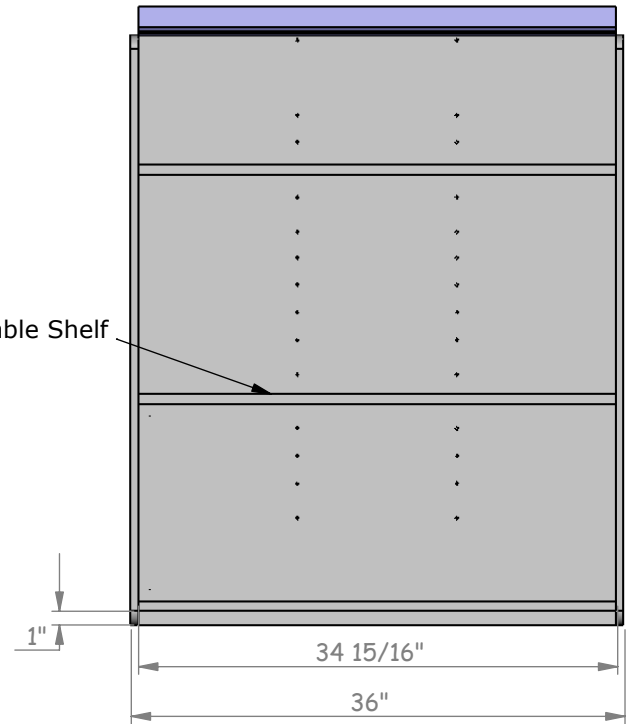

Adjustable Shelf

PRODUCT

ESSH363

09/06/2006