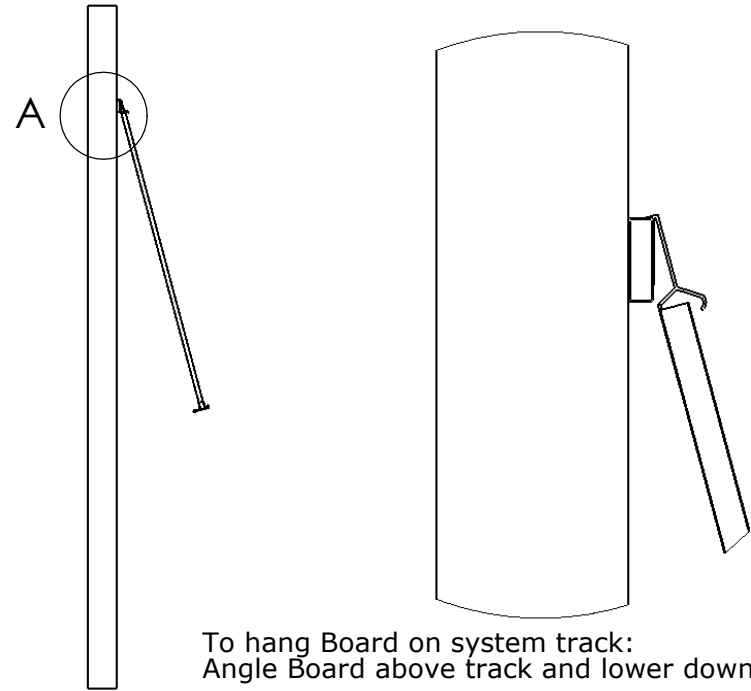

**EGAN**

EganSystem Office Tackboard  
(ESW3629, ESW3643, ESW4229, ESW4243)

To hang Board on system track:  
Angle Board above track and lower down.

To slide board along track:  
Pull bottom of board out from wall about 2"  
and then slide Board.