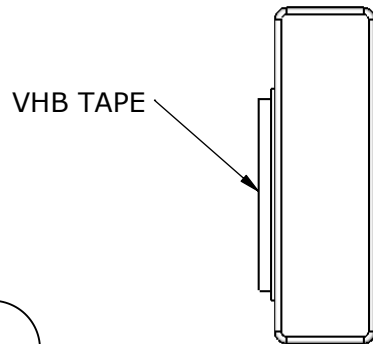

Light Weight VersaBoard Track Options (AVBG37, AVBG49)

Please ensure window is clean and dry prior to installing Track.

DETAIL A

Remove protective liner from back of VHB Tape. Position Track with level line. Press firmly into place. Please allow 20 minutes for tape to adhere to surface.