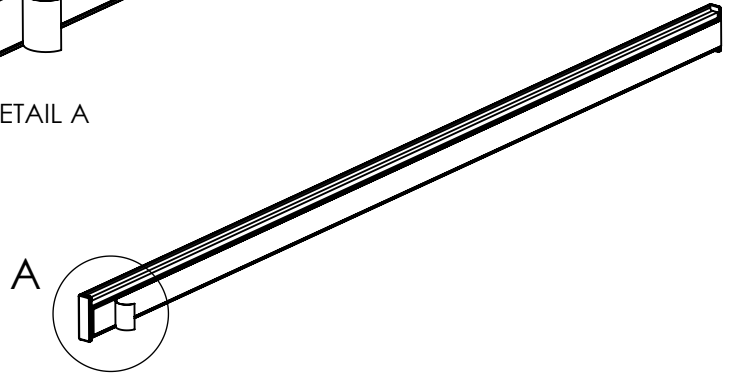

Light Weight VersaBoard Track Options (AVBG37, AVBG49)

Please ensure window is clean and dry prior to installing Track.

DETAIL A

Remove protective liner from back of VHB Tape. Position Track with level line. Press firmly into place. Please allow 20 minutes for tape to adhere to surface.